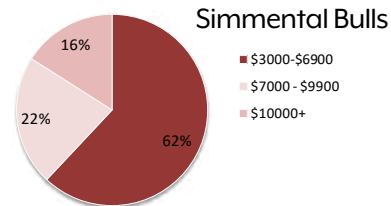

A 1/2 blood Simm/Angus bull here sired by the powerful Rust sire and a dandy Angus cow. The youngest bull in the red pen but surely deserves to be here. Moderate bw and big weaning.

Proven Breed Leading Genetics  
**AFFORDABLE**  
to Commercial Cattlemen  
Average prices 2020 Bull Sale