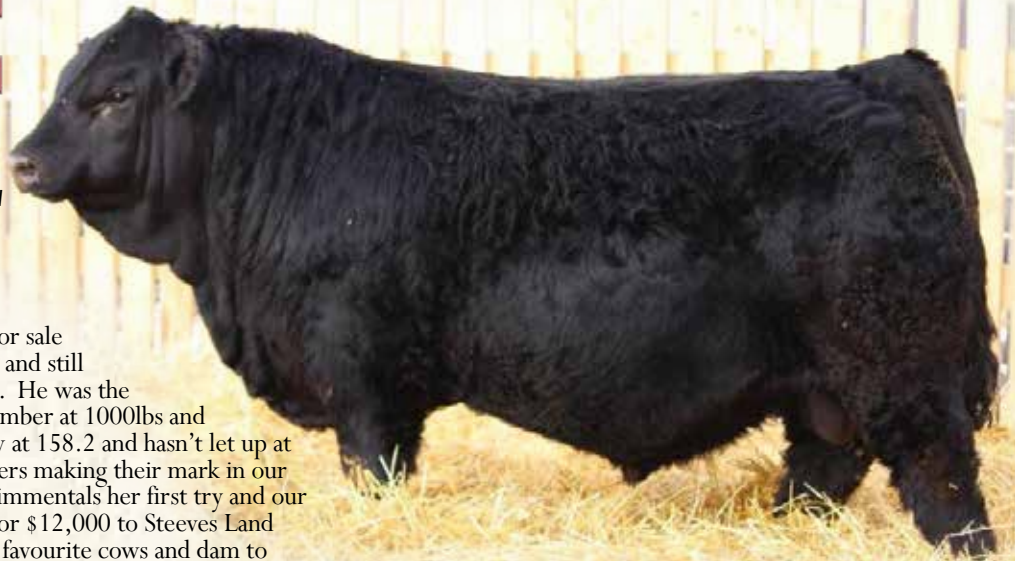

CE	BW	WW	YW	MCE	MMW	MILK
2.5	5.8	103.4	158.3	1.9	79.7	28
API	TI					
120.01	84.7					

He may be the stoutest bull we have ever offered for sale and he carries it so well; free moving, sound made and still has that presence, look and class of a true herdbull. He was the heavyweight at weaning off grass the start of September at 1000lbs and ranks top 1% of the breed for ww at 103.0 and yw at 158.2 and hasn't let up at all! His young dam is one of a few Riddler daughters making their mark in our herd. She raised a \$10,000 herdbull to Steichen Simmentals her first try and our high selling black bred heifer this past December for \$12,000 to Steeves Land & Cattle. The great grandam is one of my all time favourite cows and dam to the \$16,000 MRL Warrior bull at Spring Creek Simmentals. One of the most impressive individuals we have sold, checks all the boxes and outcross to most black pedigrees. MRL retaining 1/3 semen interest.