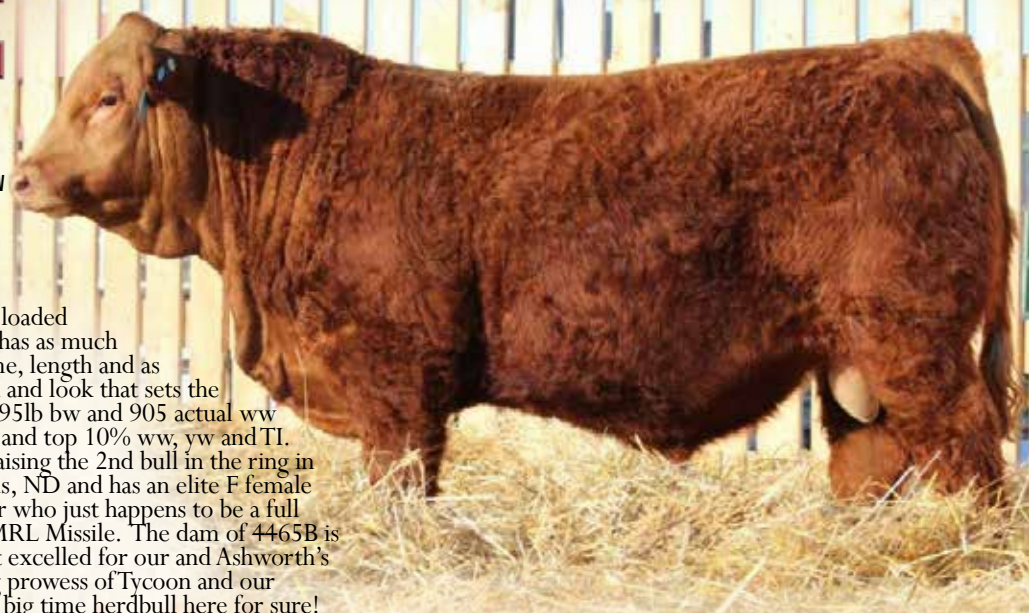

One of the top bulls in this powerful Tycoon sire group. Moderate bw, big weaning, solid numbers across the board and the best part is his dam. She is Kaley's cow and a daughter of the 2386Z donor. A maternal sister was the lead off red female in our 2018 Herdbuilder sale for \$30,000 and donor cow now for KT Ranches impressive breeding program. We retained her full brother last year for Duty here at MRL. The 5305C female can get it done herself with an \$11,000 Regulator son last year to Berndt Ranch, ND, and another son, MRL Stroman, working here at MRL. Don't miss this fella, he's got a ton of potential.

CE	BW	WW	YW	MCE	MWW	MILK
7.4	3.8	89	133.4	3.3	69.4	24.9
API	125.78	TI	77.53			

A true sale feature here! This tycoon sire group is loaded with a few big time herdbulls and we feel this guy has as much potential as any. Powerful in his makeup with frame, length and as complete as any in the pen with that herdbull head and look that sets the great ones apart. On paper he is also impressive. 95lb bw and 905 actual ww start of September that rank him above average ce and top 10% ww, yw and TI. Pedigree wise, wow. His dam has done it before raising the 2nd bull in the ring in our 2018 sale MRL Elmo going to Bata Simmentals, ND and has an elite F female working here at MRL. She is sired by MRL Driller who just happens to be a full brother to the 2423Z donor cow and the dam of MRL Missile. The dam of 4465B is a full sister to the \$48,000 MRL Integrity bull that excelled for our and Ashworth's breeding program. A combination of the breeding prowess of Tycoon and our famous 493U and 570U donors on the bottom. A big time herdbull here for sure!