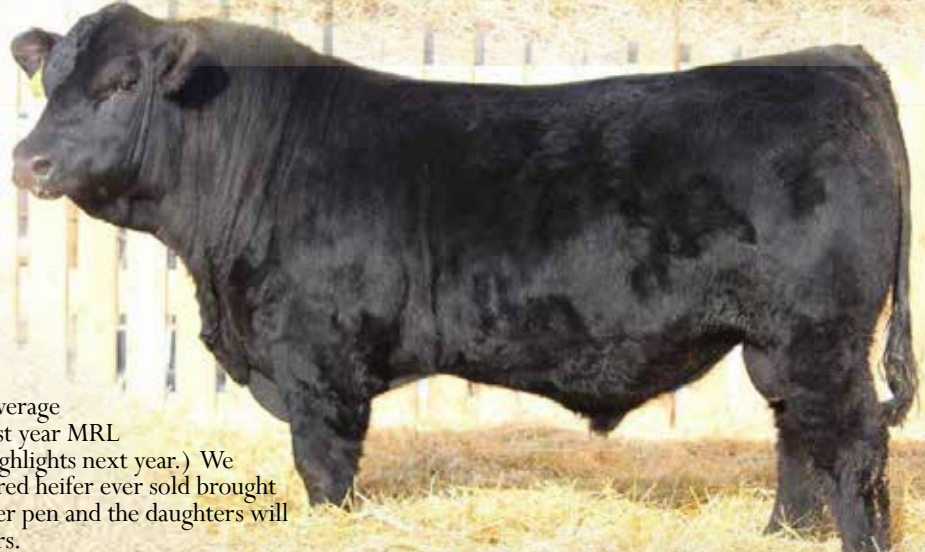

CE	BW	WW	YW	MCE	MWW	MILK
12	1.9	79.2	122.2	8.1	66.5	26.9
API	134.96	TI	76.33			

A full brother by blood to the Lot 131 bull. State of War x 420B out of the 55W donor. She has had 7 herdbulls average well over \$30,000 including the high selling black bull last year MRL Untouchable (his calves look awesome and will be sale highlights next year.) We now have dozens of daughters in our herd and the only bred heifer ever sold brought \$37,000 to K-T Ranch. This guy would work in the heifer pen and the daughters will be females that will leave an impact on your herd for years.