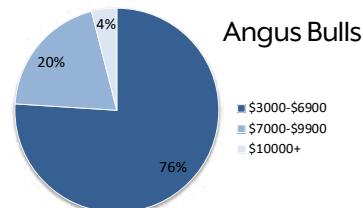

A 1/2 blood Simm/Angus bull here sired by the powerful Rust sire and a dandy Angus cow. The youngest bull in the red pen but surely deserves to be here. Moderate bw and big weaning.

Proven Breed Leading Genetics  
**AFFORDABLE**  
to Commercial Cattlemen  
Average prices 2020 Bull Sale