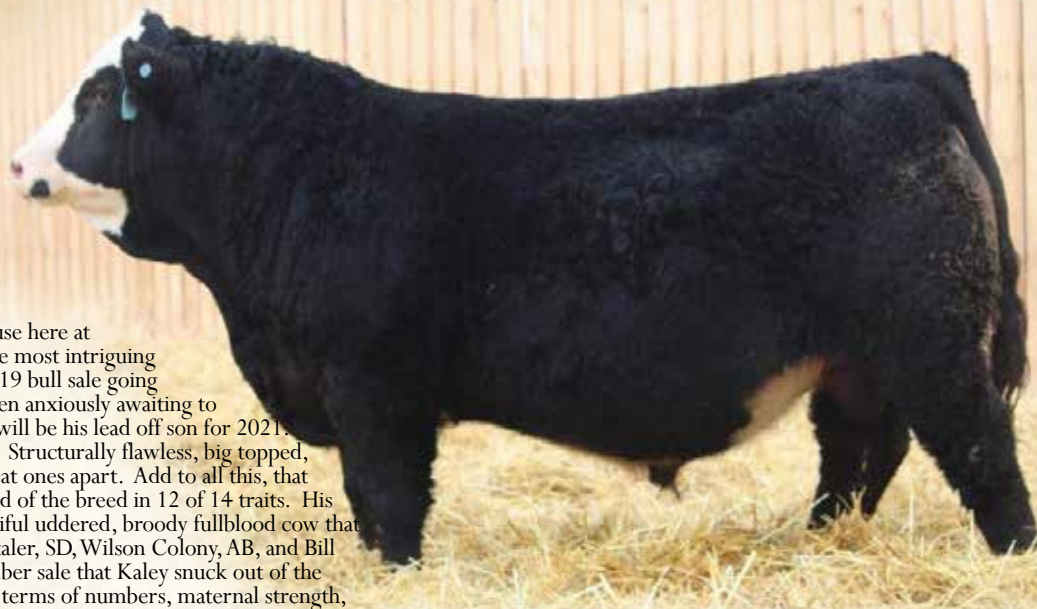

CE	BW	WW	YW	MCE	MWW	MILK
6.9	4.2	79.1	119.4	4.9	69.2	29.6
API	126.43	TI	72.67			

A herdbull here we're pretty excited about and plan to use here at MRL in our AI program this spring. His sire is one of the most intriguing herdbulls we have sold to date and leadoff bull in our 2019 bull sale going to Franklin Livestock/Wakope Enterprises. We have been anxiously awaiting to get his outcross genetics working in our program. This will be his lead off son for 2021. Phenotypically he has that same wow factor his sire had. Structurally flawless, big topped, stout made and that presence in the pen that sets the great ones apart. Add to all this, that cool baldy look and EPD #'s that rank him in the top end of the breed in 12 of 14 traits. His young dam is just getting started and grandam is a beautiful uddered, broody fullblood cow that raised herdbulls to top operations including Glen Aldentaler, SD, Wilson Colony, AB, and Bill Simpson, MB. A full sister was a top bred in our December sale that Kaley snuck out of the bunch. Outcross pedigreed, and checks all the boxes in terms of numbers, maternal strength, udder quality and overall phenotype makes for an interesting herdbull and one we will hang our hat on. MRL retaining 1/3 semen interest.