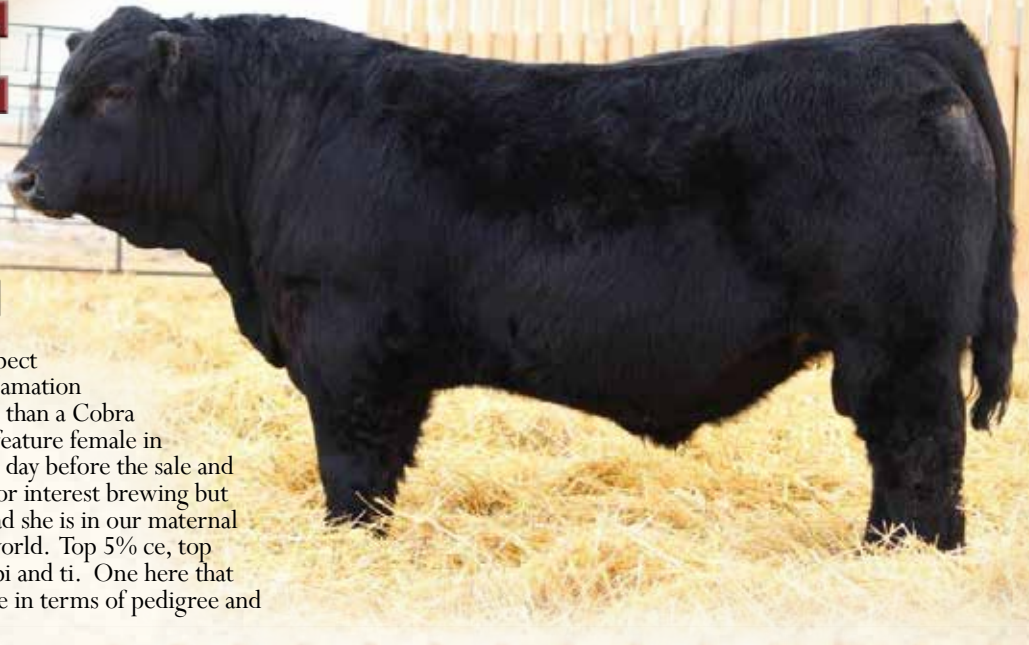

19 Jan 2020 // BPGI309138 // Polled PB

107 MRL 59H
BW: 82 lbs Sept 10/20 Wt: 790 lbs

TRIPLE C SINGLETARY S3H LFE VIPER 455U
CCR COWBOY CUT 5048Z NCB COBRA 47Y
CCR MS 4045 TIME 7322T NCB MISS DREAM 22T
SIRE: WS PROCLAMATION E202 DAM: MRL MISS 85 10F
CLRS GRADE-A 875 A TH BLACK EDITION 8R
WS MISS SUGAR C4 TSN MS EDITION 65W
WS ANISE A71 MRL MISS 899S

CE	BW	WW	YW	MCE	MWW	MILK
13	0.6	89.3	131	9.9	73.6	28.9
API	156.31	TI	91.27			

A feature calving ease curve bender herdbull prospect here with a big time outcross pedigree. This Proclamation sire group is impressive and the dam is none other than a Cobra x 55W combination. (She was actually the Lot 1 feature female in our 2019 Herdbuilder sale but hurt a front leg the day before the sale and was pulled out). It was a sad day as there was major interest brewing but it looks like it will work out just fine and we're glad she is in our maternal arsenal. Once again the numbers are out of this world. Top 5% ce, top 10% bw, ww, yw, top 2% mce and top 1% both api and ti. One here that would work in the heifer pen and add a lot of value in terms of pedigree and numbers. Homo polled. Hetero Black.