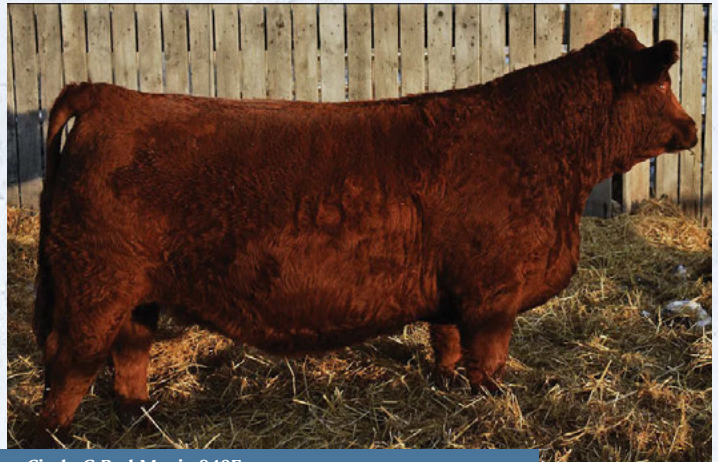

Circle G Red Magic 840F

28 Pregnancy Recip: **Tycoon x 840F**
Implanted date: April 14, 2021
5 year old Red Angus x Red Simmental Cow

Resulting pedigree: SVS Tycoon 841F x Circle G Red Magic 840F

SVS BROOKS 669D
SVS TYCOON 841F
SVS RED ANNIE 411B

MRL RED WHISKEY 101B
SVS RED SARA 92X
ACS EVERREADY 970W
3D MISS RED NOREMAC 211U

29 Pregnancy Recip: **Tycoon x 840F**
Implanted date: May 5, 2021
5 year old Red Angus x Red Simmental Cow

SVS SCOUT 665D
CIRCLE G RED MAGIC 840F
CIRCLE G RED MAGIC 433B

SVS SCOUT 25X
SVS RED SATIN 21Z
WXR REDPATHS KOSMO 38Z
D BAR C BLACK MAGIC 161X

30 Pregnancy Recip: **Tycoon x 840F**
Implanted date: May 5, 2021
5 year old Red Angus x Red Simmental Cow

PROJ	CE	BW	WW	YW	MK	MCE	MWW
	7.8	3.5	85.3	126.9	30.6	2.3	73.2

consigned by **Whiterock Ranch**