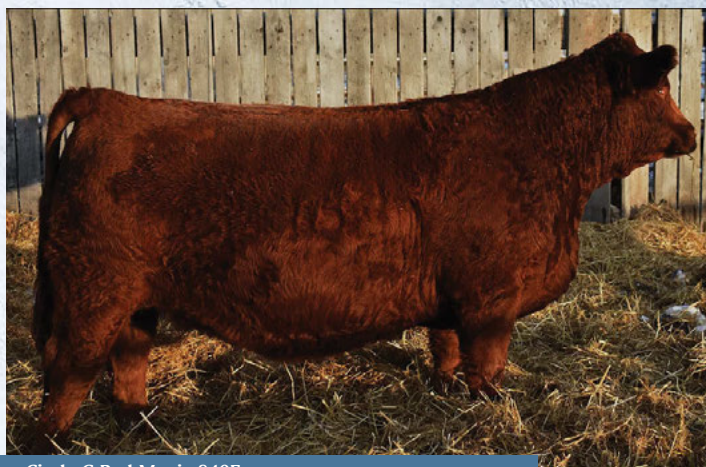

Circle G Red Magic 840F

32 Embryo Opportunity: Three (3) Embryos

Crossroad Connected 12G x Circle G Red Magic 840F

PROJ	CE	BW	WW	YW	MK	MCE	MWW
	7.8	3.3	77.5	114.1	30.6	4.3	69.3

CROSSROAD RED STETSON 9E
CROSSROAD CONNECTED 12G
PERKS BLACK DOLL 1121Y

SIBELLE SPARTACUS 8A
IPU MS. CODE RED 249A
KOP CROSBY 137W
WFL MISS 21F DOLL 20P

SVS SCOUT 665D
CIRCLE G RED MAGIC 840F
CIRCLE G RED MAGIC 433B

SVS SCOUT 25X
SVS RED SATIN 21Z
WXR REDPATHS KOSMO 38Z
D BAR C BLACK MAGIC 161X

Red Magic was purchased out of the Checkers Sale with Swan Lake Farms for $30,000. She has since went on and proved herself as one of the very best Simmental females in the industry. I have had the opportunity to see some progeny out in the country from very pleased embryo customers and this cow does not disappoint. She has proven herself both a bull and female maker and we are very excited for this young cows future in the breed.

Selling three (3) Crossroad Connected embryos. Guaranteeing 1, 90 day pregnancy if implanted by a certified technician. Buyer to pay all shipping costs.

consigned by [First Class Cattle Co.](#)