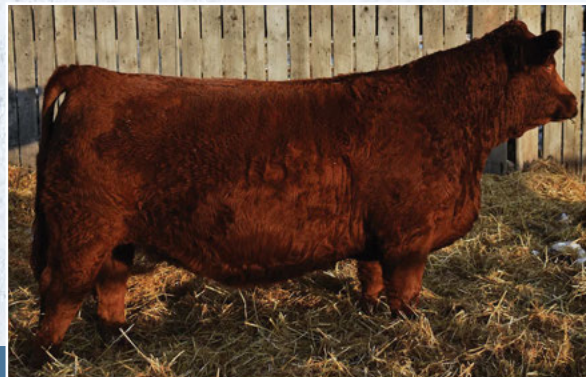

CIRCLE G RED MAGIC Dam of 7J