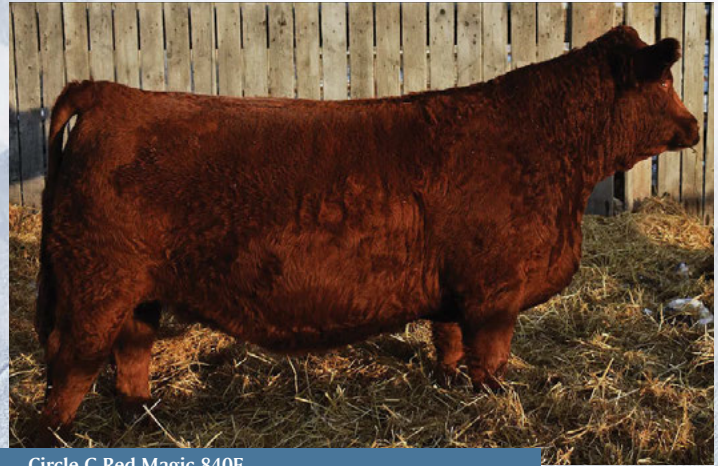

Circle G Red Magic 840F

25 Pregnancy Recip: **Connected x 840F**
 Implanted date: April 14, 2021
 5 year old Red Angus x Red Simmental Cow

Resulting pedigree: Crossroad Connected 12G x Circle G Red Magic 840F