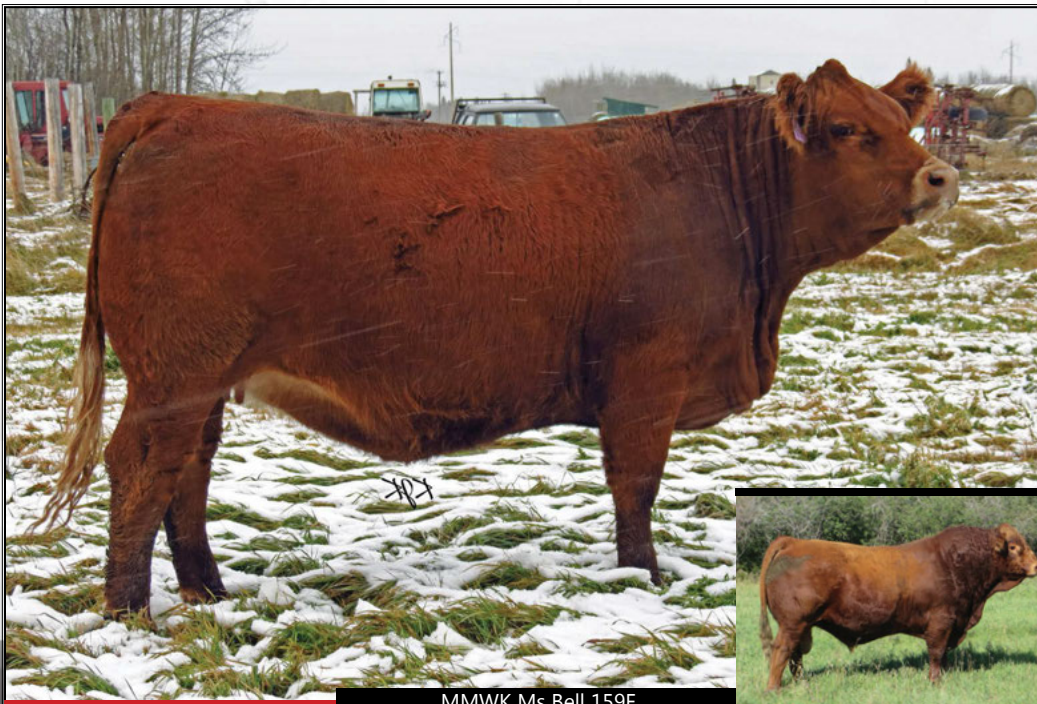

MMWK Ms Bell 159F

MRL Red Whiskey 101B - Sire

We can't say enough about these Red Whiskey sired cattle, they simply just work. Ms Bell 159F isn't going to be the fanciest, show type heifer in the barn but she is one that's going to be a major producer. She has incredible rib shape, tons of muscle expression on a structurally correct set of feet and legs. We have a full sister in the herd that produced a cherry red Absolute son this year who will surely be a feature calving ease sire in our bull sale next March. A maternal brother by Sheriff was retained for our heifer pen a few years back and has sure left us an impressive group of bred heifers this fall. Tons of production from this cow family and 159F will only keep that trend rolling. She is safe herself to Kuntz Sheriff, a bull we've have extremely good luck with in our heifer pen. I'd expect a highly profitable calf from this mating.