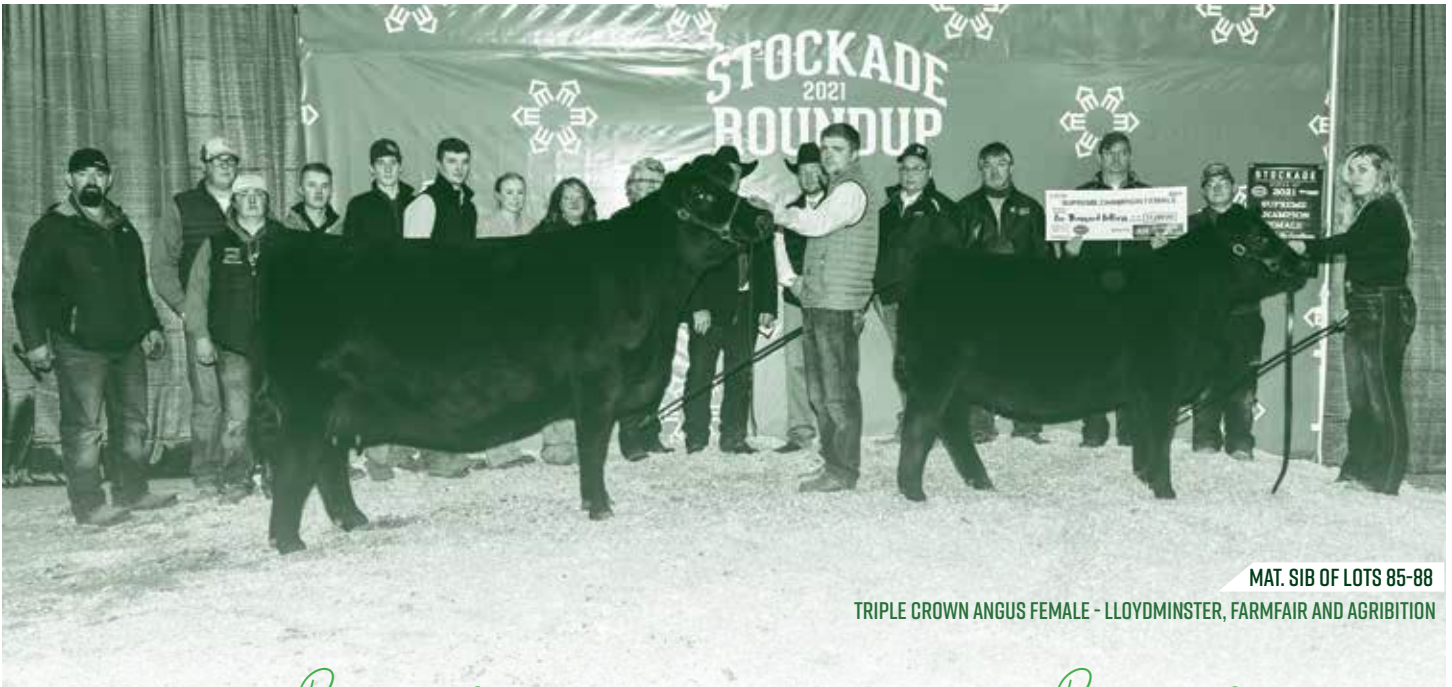

ANGUS YEARLING BULLS GREENWOOD CATTLE

MAT. SIB OF LOTS 85-88

TRIPLE CROWN ANGUS FEMALE - LLOYDMINSTER, FARMFAIR AND AGRIBITION

85 GREENWOOD *Range Boss* JJP 60J

2221190 - JJP 60J - FEB 17, 2021

BAR S RANGE BOSS 1118 | EXAR CLASSEN I422B
BAR S RANGE BOSS 4002 | MICH ENVIOUS BLACKBIRD I424
BAR S PRIDE 0073 | RR ENVIOUS BLACKBIRD 4487

CANADIAN ANGUS ASSOCIATION EPD'S										
ACT. BW	ADJ. WW	ADJ. YW	BW	WW	YW	CE	MCE	MILK	MARB	SC
86	718	1368	2.1	43	71	6.5	11.5	23	0.66	0.36

86 GREENWOOD *Range Boss* JJP 58J

2221188 - JJP 58J - FEB 17, 2021

BAR S RANGE BOSS 1118 | EXAR CLASSEN I422B
BAR S RANGE BOSS 4002 | MICH ENVIOUS BLACKBIRD I424
BAR S PRIDE 0073 | RR ENVIOUS BLACKBIRD 4487

CANADIAN ANGUS ASSOCIATION EPD'S										
ACT. BW	ADJ. WW	ADJ. YW	BW	WW	YW	CE	MCE	MILK	MARB	SC
94	812	1347	2.1	43	71	6.5	11.5	23	0.66	0.36

87 GREENWOOD *Range Boss* JJP 65J

2220858 - JJP 65J - FEB 19, 2021

BAR S RANGE BOSS 1118 | EXAR CLASSEN I422B
BAR S RANGE BOSS 4002 | MICH ENVIOUS BLACKBIRD I424
BAR S PRIDE 0073 | RR ENVIOUS BLACKBIRD 4487

CANADIAN ANGUS ASSOCIATION EPD'S										
ACT. BW	ADJ. WW	ADJ. YW	BW	WW	YW	CE	MCE	MILK	MARB	SC
94	792	1314	2.1	43	71	6.5	11.5	23	0.66	0.36

88 GREENWOOD *Range Boss* JJP 63J

2220860 - JJP 63J - FEB 18, 2021

BAR S RANGE BOSS 1118 | EXAR CLASSEN I422B
BAR S RANGE BOSS 4002 | MICH ENVIOUS BLACKBIRD I424
BAR S PRIDE 0073 | RR ENVIOUS BLACKBIRD 4487

CANADIAN ANGUS ASSOCIATION EPD'S										
ACT. BW	ADJ. WW	ADJ. YW	BW	WW	YW	CE	MCE	MILK	MARB	SC
90	679	1343	2.1	43	71	6.5	11.5	23	0.66	0.36